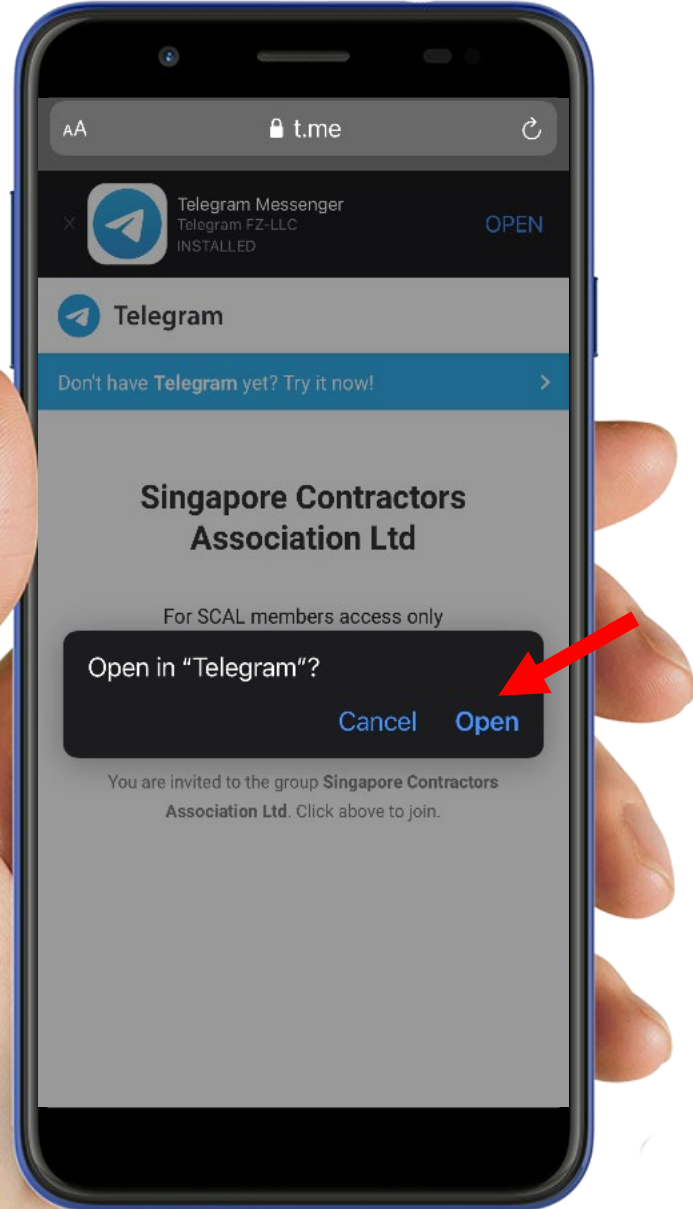

Step 1

- **If you are using desktop to access your email**, please kindly copy the invitation link in our SCAL email, paste to your mobile web browser such as Safari (Apple user), Google Chrome (Android user) etc and hit enter. Alternatively, you may **scan the QR code shown on our email using your mobile**.
- **If you are using mobile to access your email**, simply tap onto the invitation link.

All pictures shown are for illustration purpose only.
Actual screen may vary due to different mobile device.

Step 2

- If you already have Telegram app downloaded on your mobile, tap on the green button “Join Channel”.
- Or else, you will be prompted to download Telegram app which usually appears at the top of the screen.
- If you did not receive the prompt, please exit from the page, proceed to Apple Store (for iPhone user) or Google Play (for Android user), search “Telegram” and click download.
- Repeat step 1 once the app has been downloaded to your mobile device.

Step 3

- Tap “Open” and you will be re-directed to Telegram App.

All pictures shown are for illustration purpose only.
Actual screen may vary due to different mobile device.

Step 4

- You are now in Telegram.
- An auto message will prompt to “Join” or “Cancel”.
- Please tap “Join”.