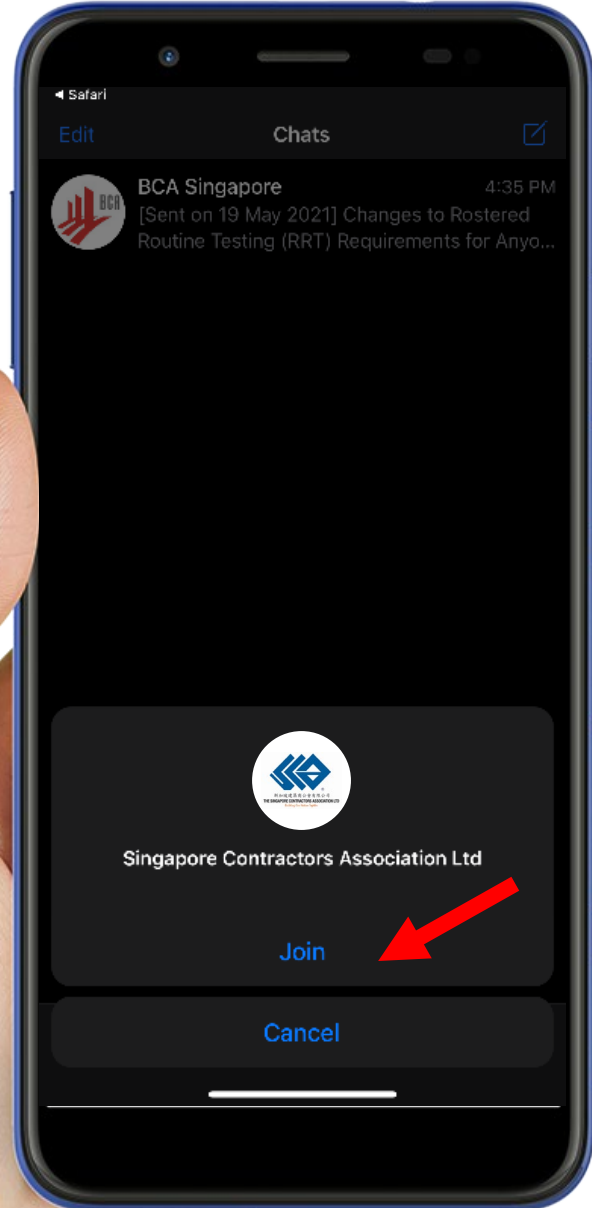

Step 1

- **If you are using desktop to access your email**, please kindly copy the invitation link in our SCAL email, paste to your mobile web browser such as Safari (Apple user), Google Chrome (Android user) etc and hit enter. Alternatively, you may **scan the QR code shown on our email using your mobile**.
- **If you are using mobile to access your email**, simply tap onto the invitation link.

All pictures shown are for illustration purpose only.
Actual screen may vary due to different mobile device.

Step 2

- If you already have Telegram app downloaded on your mobile, tap on the green button “Join Channel”.
- Or else, you will be prompted to download Telegram app which usually appears at the top of the screen.
- If you did not receive the prompt, please exit from the page, proceed to Apple Store (for iPhone user) or Google Play (for Android user), search “Telegram” and click download.
- Repeat step 1 once the app has been downloaded to your mobile device.

Step 3

- Tap “Open” and you will be re-directed to Telegram App.

All pictures shown are for illustration purpose only.
Actual screen may vary due to different mobile device.

Step 4

- You are now in Telegram.
- An auto message will prompt to “Join” or “Cancel”.
- Please tap “Join”.

All pictures shown are for illustration purpose only.
Actual screen may vary due to different mobile device.

Step 5

- Congratulations, you have successfully subscribed to our channel.
- To ensure you stay up-to-date, we strongly encourage to not select “Mute” notification.