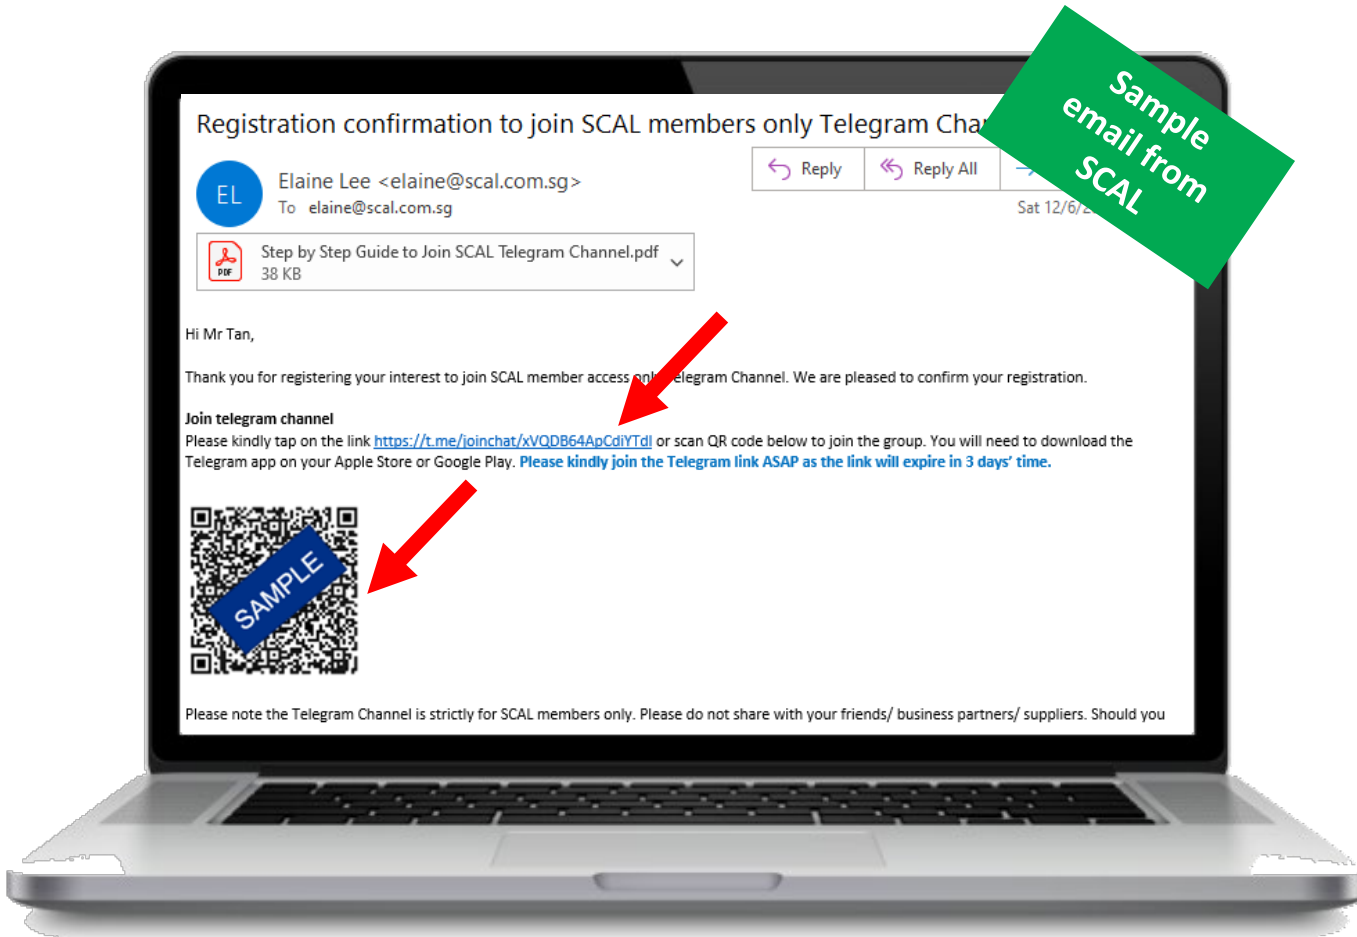

新加坡建築商公會有限公司
THE SINGAPORE CONTRACTORS ASSOCIATION LTD
Building Our Nation Together

Step-by-Step Guide: How to join SCAL members only Telegram channel

Version: 20 April 2022

This guide is strictly private and confidential to its recipients and should not be copied, distributed or reproduced in whole or in part, nor passed to any third party, without the permission of SCAL.

Step 1

- **If you are using desktop to access your email**, please kindly copy the invitation link in our SCAL email, paste to your mobile web browser such as Safari (Apple user), Google Chrome (Android user) etc and hit enter. Alternatively, you may **scan the QR code shown on our email using your mobile**.
- **If you are using mobile to access your email**, simply tap onto the invitation link.

All pictures shown are for illustration purpose only.
Actual screen may vary due to different mobile device.

Step 2

- If you already have Telegram app downloaded on your mobile, tap on the green button “Join Channel”.
- Or else, you will be prompted to download Telegram app which usually appears at the top of the screen.
- If you did not receive the prompt, please exit from the page, proceed to Apple Store (for iPhone user) or Google Play (for Android user), search “Telegram” and click download.
- Repeat step 1 once the app has been downloaded to your mobile device.