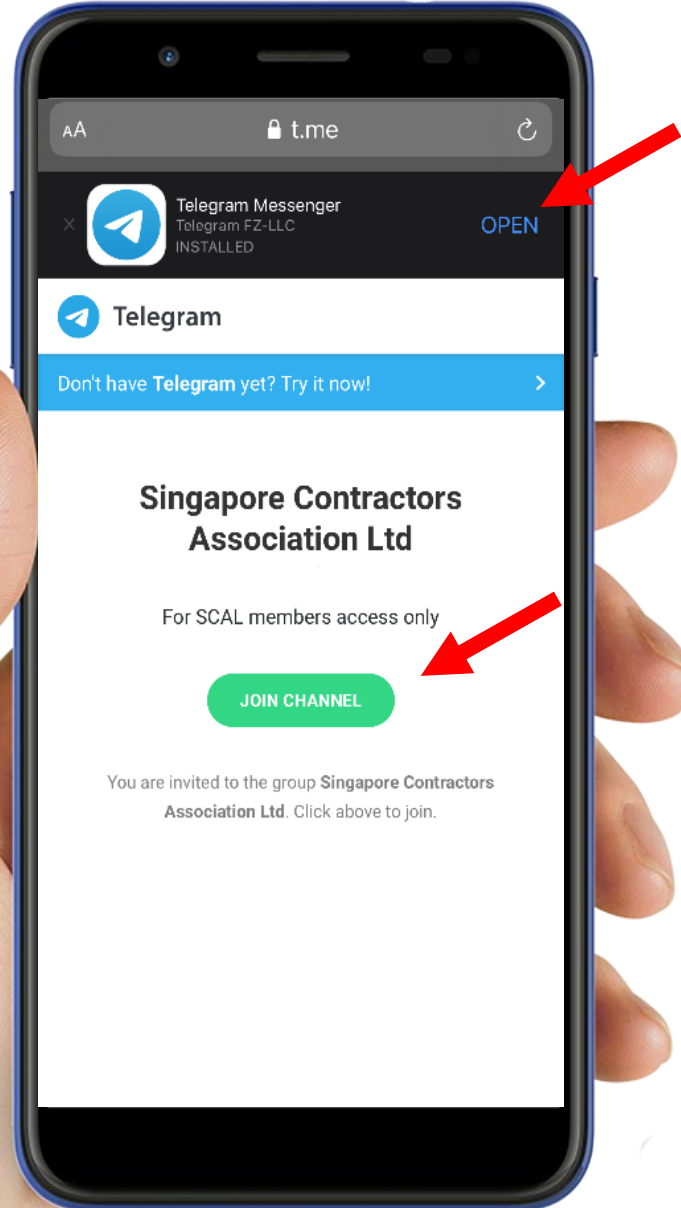

新加坡建築商公會有限公司
THE SINGAPORE CONTRACTORS ASSOCIATION LTD
Building Our Nation Together

Step-by-Step Guide: How to join SCAL members only Telegram channel

Version: 20 April 2022

This guide is strictly private and confidential to its recipients and should not be copied, distributed or reproduced in whole or in part, nor passed to any third party, without the permission of SCAL.

Step 1

- **If you are using desktop to access your email**, please kindly copy the invitation link in our SCAL email, paste to your mobile web browser such as Safari (Apple user), Google Chrome (Android user) etc and hit enter. Alternatively, you may **scan the QR code shown on our email using your mobile**.
- **If you are using mobile to access your email**, simply tap onto the invitation link.

All pictures shown are for illustration purpose only.
Actual screen may vary due to different mobile device.

Step 2

- If you already have Telegram app downloaded on your mobile, tap on the green button “Join Channel”.
- Or else, you will be prompted to download Telegram app which usually appears at the top of the screen.
- If you did not receive the prompt, please exit from the page, proceed to Apple Store (for iPhone user) or Google Play (for Android user), search “Telegram” and click download.
- Repeat step 1 once the app has been downloaded to your mobile device.